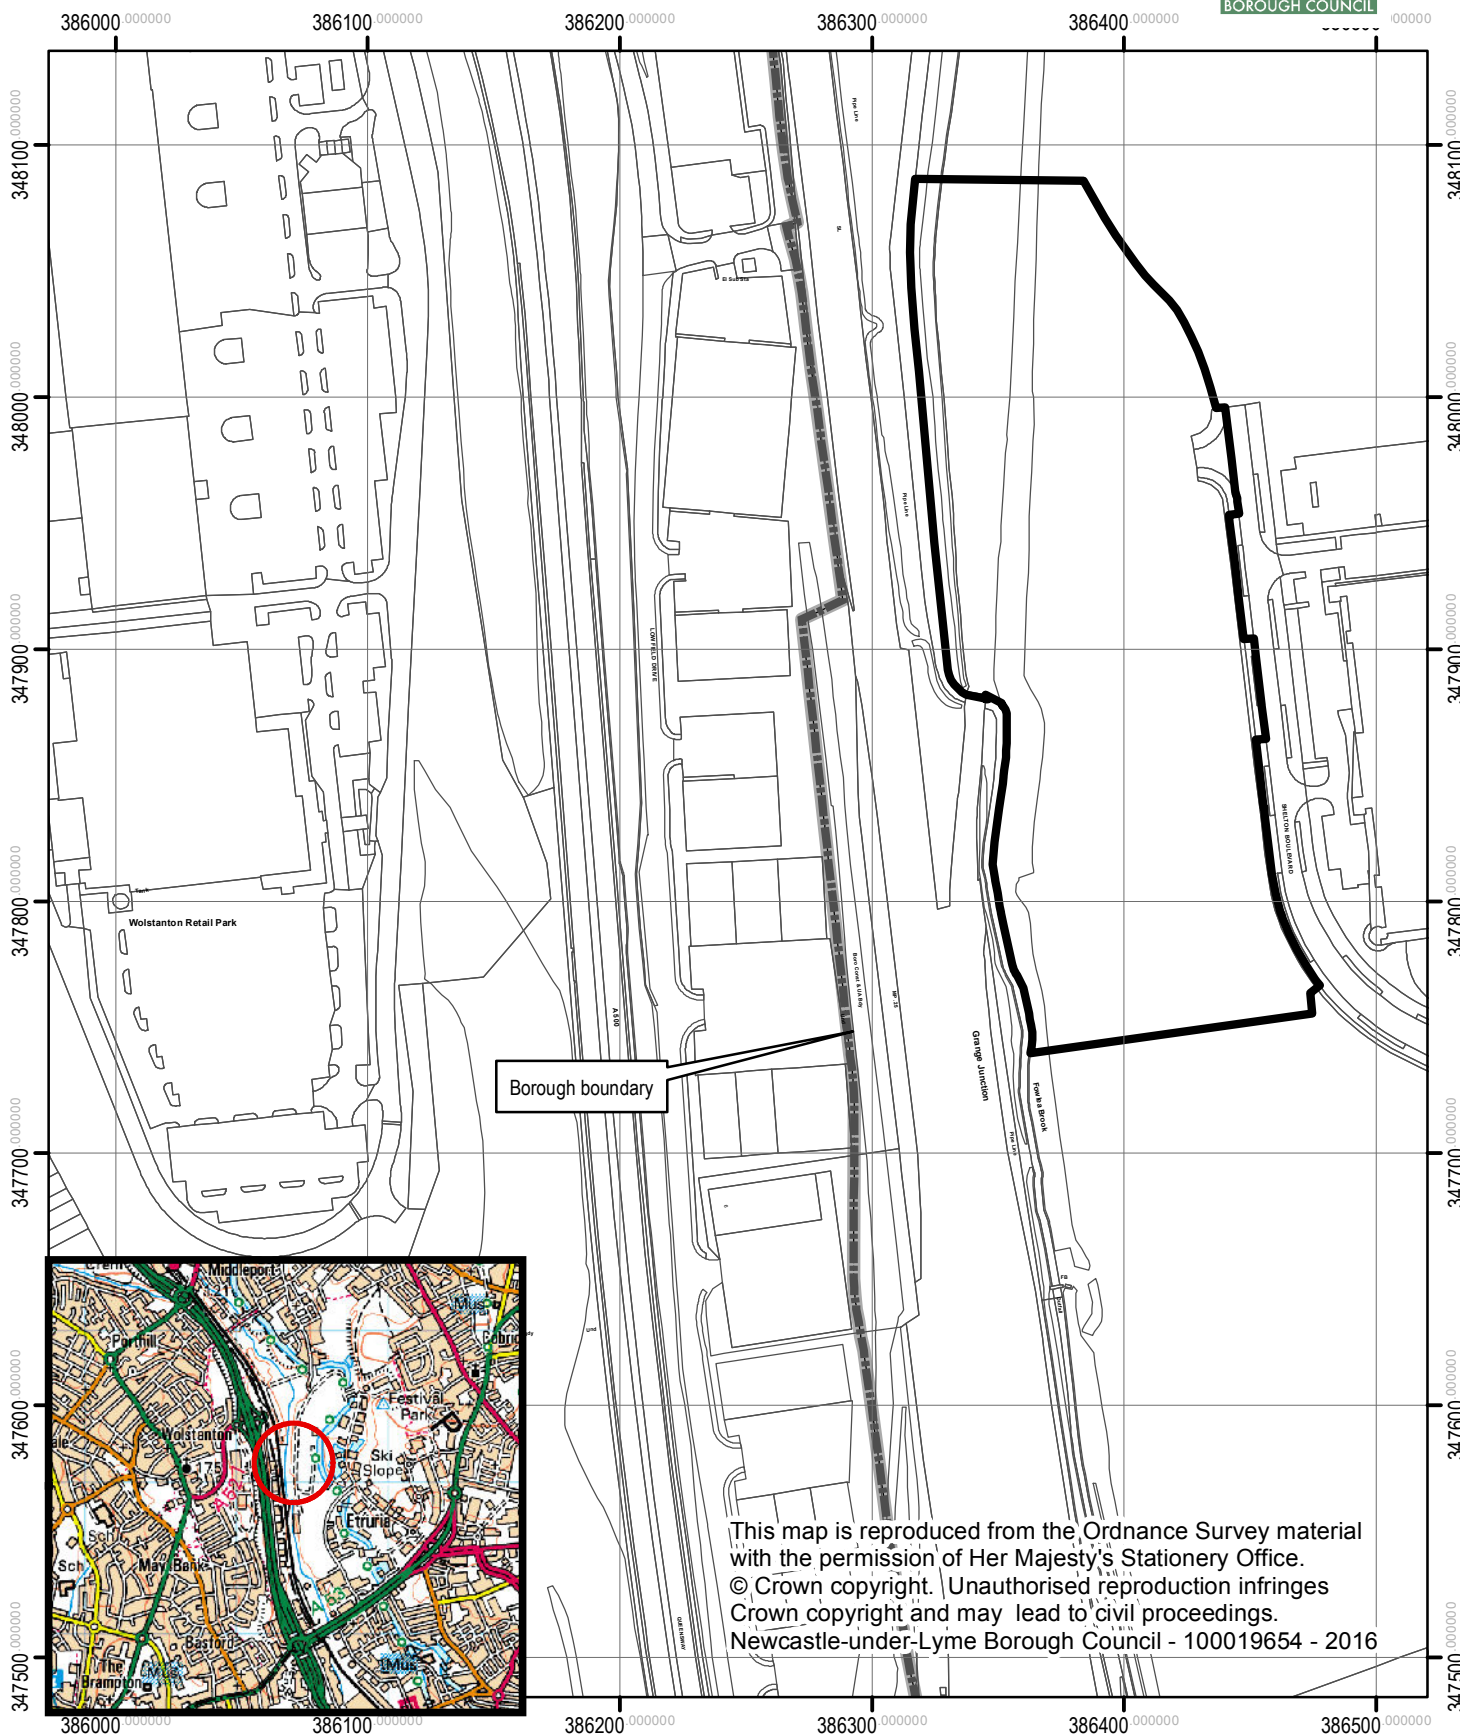

348/250

Land off Shelton Boulevard, Forge Lane, Etruria,  
Stoke-on-Trent, ST1 5GR - 61990/FUL

This map is reproduced from the Ordnance Survey material with the permission of Her Majesty's Stationery Office.  
© Crown copyright. Unauthorised reproduction infringes Crown copyright and may lead to civil proceedings.  
Newcastle-under-Lyme Borough Council - 100019654 - 2016